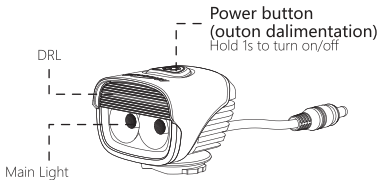

Battery pack

Micro USB Cable

Gopro mount