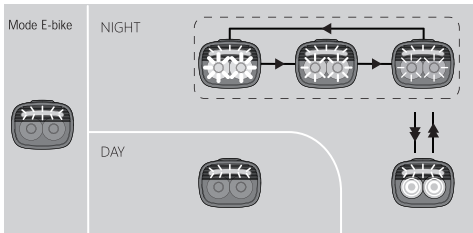

▶ 1 x Click

▶▶ 2 x clicks

⌚ 1s Maintenir 1 seconde